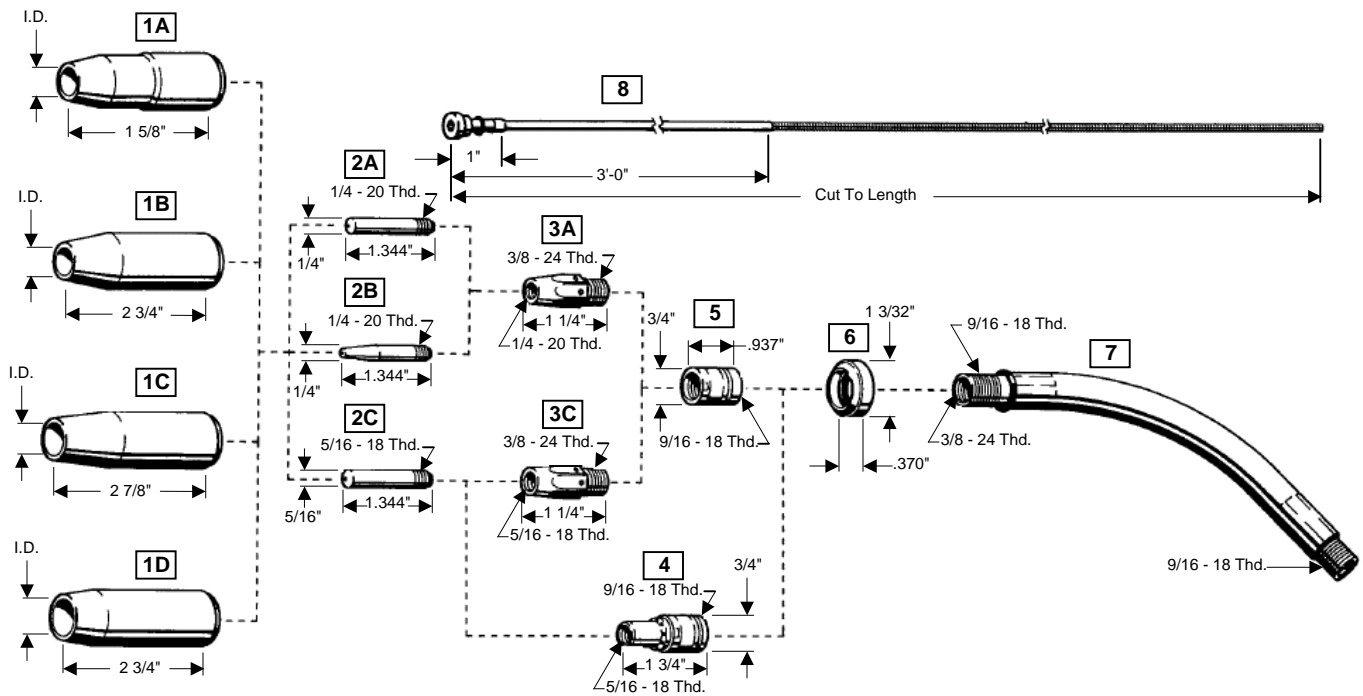

Replacement Parts Suitable For: TREGASKISS®

**TOUGH GUN 300
TOUGH GUN 400
TOUGH GUN 500**

Key No.	Order No.	Unit Price	Description	I.D.
1. NOZZLES				
A	PX401-4-38	\$7.90 EA	Nozzle Insulated, Flush	3/8"
B	PX401-4-50	\$6.80 EA	Nozzle Insulated, 1/8" Tip Recess	1/2"
	PX401-4-62	\$6.80 EA	Nozzle Insulated, 1/8" Tip Recess	5/8"
	PX401-4-75	\$7.90 EA	Nozzle Insulated, 1/8" Tip Recess	3/4"
C	PX401-5-62	\$9.60 EA	Nozzle H.D. Insulated, 1/4" Tip Recess	5/8"
	PX401-5-75	\$9.60 EA	Nozzle H.D. Insulated, 1/4" Tip Recess	3/4"
D	PX401-6-62	\$9.60 EA	Nozzle H.D. Insulated, 1/8" Tip Recess	5/8"
	PX401-6-75	\$9.60 EA	Nozzle H.D. Insulated, 1/8" Tip Recess	3/4"
2. CONTACT TIPS				
A	PX403-23	\$0.60 EA	Contact Tip .023 (0.6mm)	.031
	PX403-30	\$0.60 EA	Contact Tip .030 (0.8mm)	.031
	PX403-35	\$0.60 EA	Contact Tip .035 (0.9mm)	.044
	PX403-45	\$0.60 EA	Contact Tip .045 (1.2mm)	.054
	PX403-52	\$0.60 EA	Contact Tip .052 (1.3mm)	.064
	PX403-116	\$0.60 EA	Contact Tip 1/16" (1.6mm)	.078
B	PX403-2-23	\$0.80 EA	Contact Tip Tapered .023 (0.6mm)	.031
	PX403-2-30	\$0.80 EA	Contact Tip Tapered .030 (0.8mm)	.038
	PX403-2-35	\$0.80 EA	Contact Tip Tapered .035 (0.9mm)	.044
	PX403-2-45	\$0.80 EA	Contact Tip Tapered .045 (1.2mm)	.054
	PX403-2-52	\$0.80 EA	Contact Tip Tapered .052 (1.3mm)	.064
C	PX403-1-30	\$0.90 EA	Contact Tip H.D. .030 (0.6mm)	.038
	PX403-1-35	\$0.90 EA	Contact Tip H.D. .035 (0.8mm)	.044
	PX403-1-45	\$0.90 EA	Contact Tip H.D. .045 (0.9mm)	.054
	PX403-1-364	\$0.90 EA	Contact Tip H.D. 3/64" (1.2mm)	.059
	PX403-1-52	\$0.90 EA	Contact Tip H.D. .052 (1.3mm)	.063
	PX403-1-116	\$0.90 EA	Contact Tip H.D. 1/16" (1.6mm)	.078
	PX403-1-564	\$0.90 EA	Contact Tip H.D. 5/64" (2.0mm)	.093
	PX403-1-332	\$0.90 EA	Contact Tip H.D. 3/32" (2.4mm)	.106