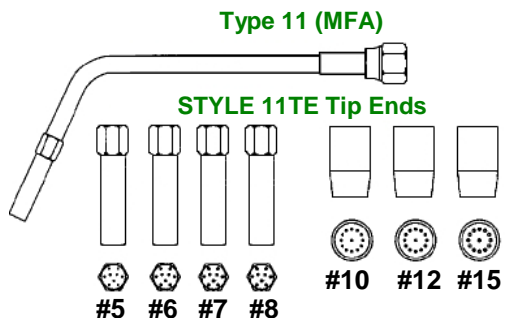

VICTOR® STYLE - COMPLETE HEATING TIP ASSEMBLY OXY / ACETYLENE 300SERIES OXY / MAPP® / PROPANE / NATURAL GAS 300 SERIES

UNIT PRICE	Part No.	Tip Sizes	Tip End Part #	Tip End Price	Mixer Part # Thread Spec-	MIXER PRICE
$99.95 EA	11-5	5	11TE-5	$46.50 EA	UM11 5/16" - 27(F)	$34.75 EA
$99.95 EA	11-6	6	11TE-6	$46.50 EA		
		7	11TE-7	$46.50 EA		
$99.95 EA	11-8	8	11TE-8	$46.50 EA	UM11-1 1/2" - 27(F)	$34.75 EA
$99.95 EA	11-10	10	11TE-10	$61.75 EA		
$99.95 EA	11-12	12	11TE-12	$61.75 EA		
$99.95 EA	11-15	15	11TE-15	$61.75 EA		

UNIT PRICE	Part No.	Tip Sizes	Tip End Part #	Tip End Price	Mixer Part # Thread Spec-	MIXER PRICE
$127.50 EA	12-8	8	12TE-8	$55.00 EA	UM12 7/16" - 27(F)	$34.75 EA
$127.50 EA	12-10	10	12TE-10	$55.00 EA	UM12-1 1/2" - 27(F)	$34.75 EA
$127.50 EA	12-12	12	12TE-12	$55.00 EA		
$137.60 EA	12-15	15	12TE-15	$55.00 EA		
$154.10 EA	12-20	20	12TE-20	$99.00 EA		

OPERATIONAL CHART – 300 SERIES

Tip Size	Type 11 & Type 12 Oxygen (PSIG)	Type 11 Acetylene (PSIG)	Type 12*** Fuel Gas (PSIG)	Type 11 Acetylene (SCFH)	Type 12*** Fuel Gas (SCFH)
5	10 – 15	7 – 10	N/A	6 – 20	N/A
6	10 – 15	7 – 10	N/A	14 – 40	N/A
7	10 – 15	7 – 10	N/A	20 – 50	N/A
8	20 – 30	10 – 15	10 – 20	30 – 80	10 – 35
10	25 – 40	12 – 15	10 – 20	40 – 100	20 – 80
12**	40 – 60	12 – 15	10 – 25	60 – 150	30 – 160
15**	40 – 60	12 – 15	15 – 25	90 – 220	50 – 200
20**	40 – 80	N/A	15 – 25	N/A	75 – 250

300 SERIES Heavy Duty

Fits:
ACCU-FLAME (WESTERN) CB-730
FIREPOWER WH350
GENERIC (GENERICO, HI-LIGHT, PROWELD) 143T
UNIWELD WH360 (L), 72L9, 72L11
VICTOR 315 (C), HD 310C

**Use 3/8" hose on large tips for more gas flow
***Type 12 for fuel gas only (Not Acetylene)