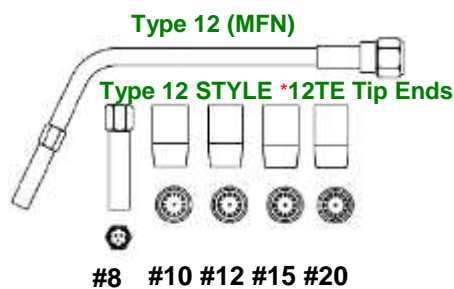

VICTOR® STYLE - COMPLETE HEATING TIP ASSEMBLY OXY / ACETYLENE 300SERIES OXY / MAPP® / PROPANE / NATURAL GAS 300 SERIES

UNIT PRICE	Part No.	Tip Sizes	Tip End Part #	Tip End Price	Mixer Part # Thread Spec-	MIXER PRICE
$99.95 EA	11-5	5	11TE-5	$46.50 EA	UM11 5/16" - 27(F)	$34.75 EA
$99.95 EA	11-6	6	11TE-6	$46.50 EA		
		7	11TE-7	$46.50 EA		
$99.95 EA	11-8	8	11TE-8	$46.50 EA	UM11-1 1/2" - 27(F)	$34.75 EA
$99.95 EA	11-10	10	11TE-10	$61.75 EA		
$99.95 EA	11-12	12	11TE-12	$61.75 EA		
$99.95 EA	11-15	15	11TE-15	$61.75 EA		

UNIT PRICE	Part No.	Tip Sizes	Tip End Part #	Tip End Price	Mixer Part # Thread Spec-	MIXER PRICE
$127.50 EA	12-8	8	12TE-8	$55.00 EA	UM12 7/16" - 27(F)	$34.75 EA
$127.50 EA	12-10	10	12TE-10	$55.00 EA	UM12-1 1/2" - 27(F)	$34.75 EA
$127.50 EA	12-12	12	12TE-12	$55.00 EA		
$137.60 EA	12-15	15	12TE-15	$55.00 EA		
$154.10 EA	12-20	20	12TE-20	$99.00 EA		

OPERATIONAL CHART – 300 SERIES

Tip Size	Type 11 & Type 12 Oxygen (PSIG)	Type 11 Acetylene (PSIG)	Type 12*** Fuel Gas (PSIG)	Type 11 Acetylene (SCFH)	Type 12*** Fuel Gas (SCFH)
5	10 – 15	7 – 10	N/A	6 – 20	N/A
6	10 – 15	7 – 10	N/A	14 – 40	N/A
7	10 – 15	7 – 10	N/A	20 – 50	N/A
8	20 – 30	10 – 15	10 – 20	30 – 80	10 – 35
10	25 – 40	12 – 15	10 – 20	40 – 100	20 – 80
12**	40 – 60	12 – 15	10 – 25	60 – 150	30 – 160
15**	40 – 60	12 – 15	15 – 25	90 – 220	50 – 200
20**	40 – 80	N/A	15 – 25	N/A	75 – 250

300 SERIES Heavy Duty

Fits:
ACCU-FLAME (WESTERN) CB-730
FIREPOWER WH350
GENERIC (GENERICO, HI-LIGHT, PROWELD) 143T
UNIWELD WH360 (L), 72L9, 72L11
VICTOR 315 (C), HD 310C

**Use 3/8" hose on large tips for more gas flow
***Type 12 for fuel gas only (Not Acetylene)