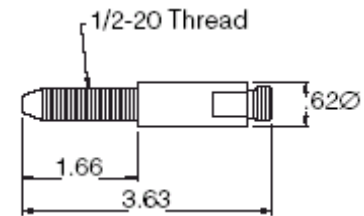

TAK-352-AS $37.00 EA

For selection information, go back
(4 pages) to start of this section.