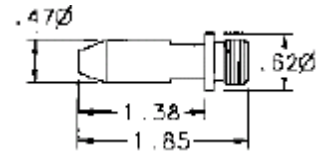

180A-400A Mini-Mig-Gun

PART No.	Kit Price EA
PCAK-35	$67.75
TAK-35-AA	$67.75
TAK-35-AM	$67.75
TAK-35-ARC	$67.75
TAK-35-B	$67.75
TAK-35-CMD	$67.75
TAK-35-CMD1	$67.75
TAK-35-G1	$67.75
TAK-35-HO	$67.75
TAK-35-HO1	$67.75
TAK-35-HO2	$67.75
TAK-35-L2	$67.75
TAK-35-L10	$67.75
TAK-35-L14	$67.75
TAK-35-L20	$67.75
TAK-35-L21	$67.75
TAK-35-L22	$67.75
TAK-35-L23	$67.75
TAK-35-L31	$67.75
TAK-35-M1	$67.75
TAK-35-M35	$159.00
TAK-35-MC	$67.75
TAK-35-MS	$67.75
TAK-35-NCG	$67.75
TAK-35-OSA	$67.75
TAK-35-PH	$67.75
TAK-35-PH1	$67.75
TAK-35-PH5	$67.75
TAK-35-SY	$67.75
TAK-35-W	$67.75
TAK-35-WS	$67.75
TAK-L35-AP	$67.75
TAK-L35-AS	$67.75
TAK-L35-C	$67.75
TAK-L35-C2	$67.75
TAK-L35-CE	$67.75
TAK-L35-CRC	$67.75
TAK-L35-CY	$67.75
TAK-L35-CY1	$67.75
TAK-L35-D	$67.75
TAK-L35-G3	$67.75
TAK-L35-MR1	$67.75
TAK-L35-OX1	$67.75
TAK-L35-OX2	$67.75
TAK-L35-P	$136.00
TAK-L35-SAF	$67.75
TAK-L35-SO	$67.75
TAK-L35-TOA	$147.50
TAKR-L35-P	$62.25
TEAK-35	$90.00
TLAK-35	$143.75
TLAK-35-NA2	$143.75
TLAK-35-NA2-LS	$96.75
TLAK7-35	$128.50
TLAK7-35-LS	$94.00
TMSAK-35	$67.75
TMSAK-35-M2	$67.75
TMSAK-35-M35	$159.00

PCAK-352 $37.00 EA