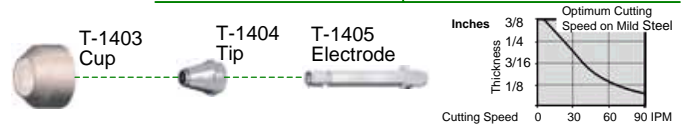

MILLER®

Torch Model	Power Supply Model
APT-1000	SPECTRUM® 187, 187D

Suitable For

MILLER®

Torch Model	Power Supply Model
APT-3000	SPECTRUM® 250D

Suitable For

MILLER®

Torch Model	Power Supply Model
*APT 5000, **7000	SPECTRUM® 500, 750