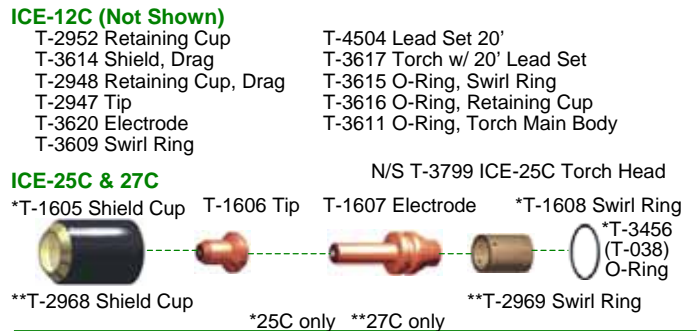

Suitable For

MILLER®

Torch Model	Power Supply Model
APT-8000 & APT-8000M	Spectrum® 1500, 1500D

Suitable For

MILLER®

Torch Model	Power Supply Model
ICE-12C ICE-25C & 27C	Spectrum® 125 Spectrum® 300/375

Suitable For

MILLER®

Torch Model	Power Supply Model
ICE-50	Spectrum® 700

ITEMS NOT SHOWN:

T-2858 Lead Assy, 30', PX169213 Gouging Tip, T-1864 Standoff Guide