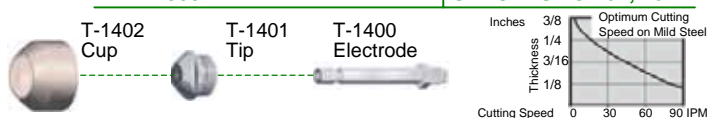

FOR PRICE LISTING
GO TO PAGE 317

PLASMA CUTTING

Replacement Parts

Suitable For

Lincoln Electric®

Torch Model	Power Supply Model
MAG PCT-125	

Suitable For

Lincoln Electric®

Torch Model	Power Supply Model
Procut® 40	

Suitable For

Lincoln Electric®

Torch Model	Power Supply Model
Procut® 60 (PCT 60 MAGNUM™)	

Suitable For

MILLER®

Torch Model	Power Supply Model
PLAZCUT®	

Suitable For

MILLER®

Torch Model	Power Supply Model
APT-1000	SPECTRUM® 187, 187D

Suitable For

MILLER®

Torch Model	Power Supply Model
APT-3000	SPECTRUM® 250D

Suitable For

MILLER®

Torch Model	Power Supply Model
*APT 5000, **7000	SPECTRUM® 500, 750

Suitable For

MILLER®

Torch Model	Power Supply Model
APT-8000 & APT-8000M	Spectrum® 1500, 1500D

Suitable For

MILLER®

Torch Model	Power Supply Model
ICE-12C ICE-25C & 27C	Spectrum® 125 Spectrum® 300/375

Suitable For

MILLER®

Torch Model	Power Supply Model
ICE-50	Spectrum® 700

ITEMS NOT SHOWN:

T-2858 Lead Assy, 30', PX169213 Gouging Tip, T-1864 Standoff Guide