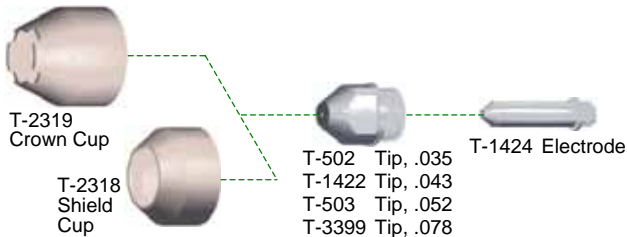

FOR PRICE LISTING
GO TO PAGE 317

PLASMA CUTTING

Replacement Parts

Suitable For

Lincoln Electric®

Torch Model	Power Supply Model
MAG PCT-125	

Suitable For

Lincoln Electric®

Torch Model	Power Supply Model
Procut® 40	

Suitable For

Lincoln Electric®

Torch Model	Power Supply Model
Procut® 60 (PCT 60 MAGNUM™)	

Suitable For

MILLER®

Torch Model	Power Supply Model
PLAZCUT®	

Suitable For

MILLER®

Torch Model	Power Supply Model
APT-1000	SPECTRUM® 187, 187D

Suitable For

MILLER®

Torch Model	Power Supply Model
APT-3000	SPECTRUM® 250D

Suitable For

MILLER®

Torch Model	Power Supply Model
*APT 5000, **7000	SPECTRUM® 500, 750

Suitable For

MILLER®

Torch Model	Power Supply Model
APT-8000 & APT-8000M	Spectrum® 1500, 1500D

Suitable For

MILLER®

Torch Model	Power Supply Model
ICE-12C ICE-25C & 27C	Spectrum® 125 Spectrum® 300/375

Suitable For

MILLER®

Torch Model	Power Supply Model
ICE-50	Spectrum® 700

ITEMS NOT SHOWN:

T-2858 Lead Assy, 30', PX169213 Gouging Tip, T-1864 Standoff Guide