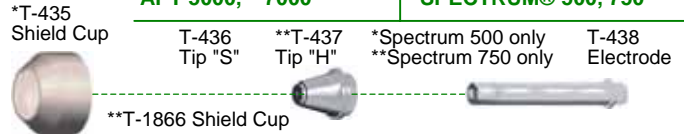

MILLER®

Torch Model	Power Supply Model
APT-1000	SPECTRUM® 187, 187D

Suitable For

MILLER®

Torch Model	Power Supply Model
APT-3000	SPECTRUM® 250D

Suitable For

MILLER®

Torch Model	Power Supply Model
*APT 5000, **7000	SPECTRUM® 500, 750

Suitable For

MILLER®

Torch Model	Power Supply Model
APT-8000 & APT-8000M	Spectrum® 1500, 1500D

Suitable For

MILLER®

Torch Model	Power Supply Model
ICE-12C ICE-25C & 27C	Spectrum® 125 Spectrum® 300/375

Suitable For