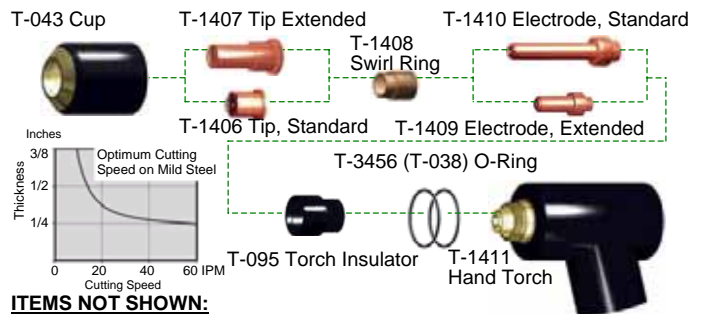

Suitable For

MILLER®

Torch Model	Power Supply Model
APT-8000 & APT-8000M	Spectrum® 1500, 1500D

Suitable For

MILLER®

Torch Model	Power Supply Model
ICE-12C ICE-25C & 27C	Spectrum® 125 Spectrum® 300/375

Suitable For

MILLER®

Torch Model	Power Supply Model
ICE-50	Spectrum® 700

ITEMS NOT SHOWN:

T-2858 Lead Assy, 30', PX169213 Gouging Tip, T-1864 Standoff Guide