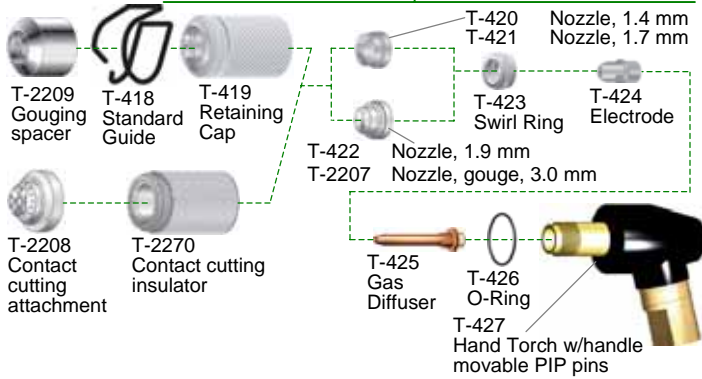

FOR PRICE LISTING
GO TO PAGE 317

PLASMA CUTTING

Replacement Parts

Suitable For

Lincoln Electric®

Torch Model	Power Supply Model
MAG PCT-125	

Suitable For

Lincoln Electric®

Torch Model	Power Supply Model
Procut® 40	

Suitable For

Lincoln Electric®

Torch Model	Power Supply Model
Procut® 60 (PCT 60 MAGNUM™)	

Suitable For

MILLER®

Torch Model	Power Supply Model
PLAZCUT®	

Suitable For

Suitable For

MILLER®

Torch Model	Power Supply Model
APT-8000 & APT-8000M	Spectrum® 1500, 1500D

Suitable For

MILLER®

Torch Model	Power Supply Model
ICE-12C ICE-25C & 27C	Spectrum® 125 Spectrum® 300/375

Suitable For

MILLER®

Torch Model	Power Supply Model
ICE-50	Spectrum® 700

ITEMS NOT SHOWN:

T-2858 Lead Assy, 30', PX169213 Gouging Tip, T-1864 Standoff Guide