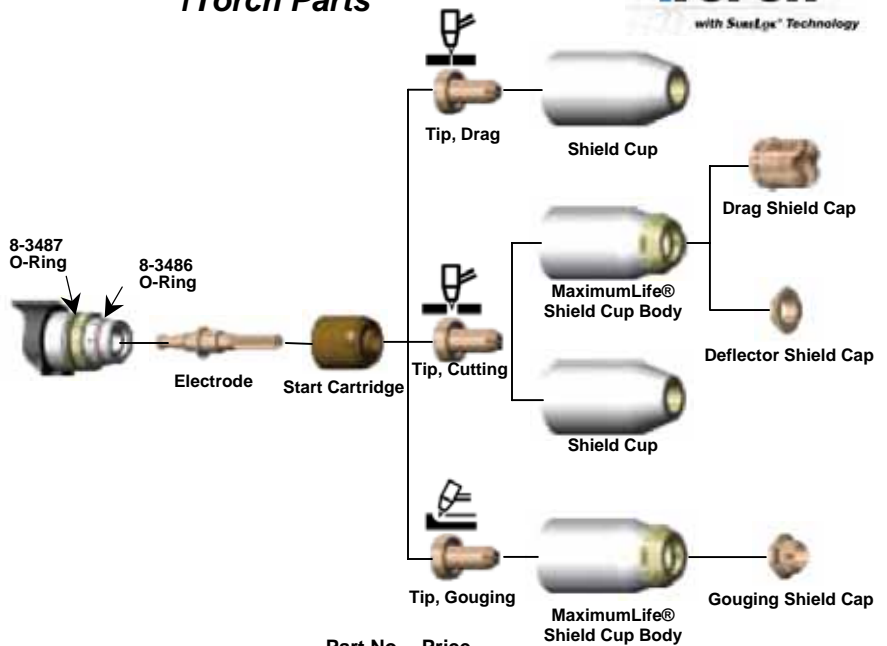

PLASMA CUTTING

GENUINE THERMAL DYNAMICS

1TORCH™ CONSUMABLES / PARTS

	Part No.	Price
O-Ring	8-3487	\$2.50
O-Ring	8-3486	\$2.50
Electrode, MaximumLife®	9-8215 ■	\$7.50
Start Cartridge	9-8213 ■	\$21.95
Tip, 20A, Drag	9-8205	\$4.95
Tip, 30A, Drag	9-8206	\$4.95
Tip, 40A, Drag	9-8207	\$4.95
Tip, 40A, Cutting	9-8208	\$4.95
Tip, 50/55A, Cutting	9-8209	\$4.95
Tip, 60A, Cutting	9-8210 ▲	\$4.95
Tip, 70A, Cutting	9-8231	\$4.95
Tip, 80A, Cutting	9-8211	\$4.95
Tip, 90/100A, Cutting	9-8212 ●	\$4.95
Tip, 40A, Gouging	9-8225	\$5.95
Tip, 60A, Gouging	9-8226	\$5.95
Tip, 80A, Gouging	9-8227	\$5.95
Tip, 100A, Gouging	9-8228	\$5.95
Shield Cup	9-8218	\$17.95
Shield Cup Body, MaximumLife®	9-8237 ■	\$26.95
Shield Cap, Drag, 40A	9-8244	\$12.95
Shield Cap, Drag, 50-60A	9-8235 ▲	\$12.95
Shield Cap, Drag, 70-100A	9-8236 ●	\$12.95
Shield Cap, Mach, 40A	9-8245	\$12.95
Shield Cap, Mach, 50-60A	9-8238	\$12.95
Shield Cap, Mach, 70-100A	9-8239	\$12.95
Shield Cap, Deflector	9-8243 ■	\$7.25
Shield Cap, Gouging	9-8241	\$12.95

SL60™ / SL100™ 1Torch Parts

	Part No.	Price
Spare Parts Kit, 30 Amp	5-2550	\$102.41
Spare Parts Kit, 40 Amp	5-2551	\$102.41
Spare Parts Kit, 50/55 Amp	5-2552	\$102.41
Spare Parts Kit, 60 Amp	5-2553	\$102.41
Spare Parts Kit, 70 Amp	5-2554	\$102.41
Spare Parts Kit, 80 Amp	5-2555	\$102.41
Spare Parts Kit, 90/100 Amp	5-2556	\$102.41

(Note: All Spare Parts Kits include ten (10) Tips, five (5) Electrodes and one (1) Start Cartridge.)
 ■ Standard for all RPT Torches ▲ Standard on SL60 RPT Torches ● Standard on SL100 RPT Torches

PAKMASTER™ 150XL