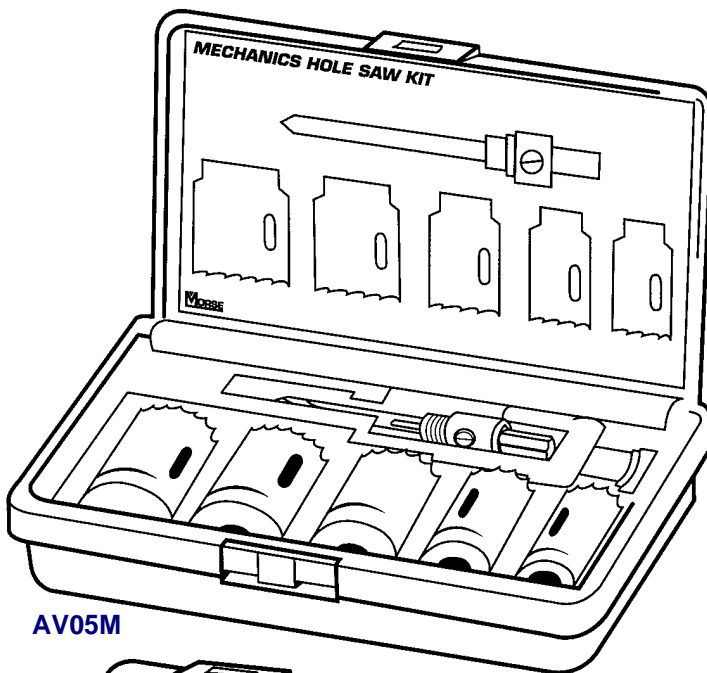

Hole Saws

Hole Saws Arbors & accessories

Variable Pitch Bi-Metal AV Hole Saw Kits

\$135.12 PER KIT

AV04P Plumbers Kit

Designed for plumbers, this kit contains pipe tap sizes for pipe through 2". Contains (1 each): 3/4", 7/8", 1 1/8", 1 1/2", 1 3/4", 2 1/4". Kit also includes 1 each: M44 and M45P arbors.

AV04P

\$71.96 PER KIT

AV05M Mechanics Kit

This kit offers the 5 most popular hole saw sizes. Applications in construction, industry, and automotive. Contains (1 each): 7/8", 1", 1 1/8", 1 1/4", 1 1/2". Kit also includes 1 M34 arbor.

AV05M

\$190.84 PER KIT

AV100 Maintenance Kit

Designed for plumbers, electricians, industrial and general purpose maintenance, this kit contains 9 plumbing and electrical sizes for pipe and conduit through 2". Contains (1 each): 3/4", 7/8", 1 1/8", 1 3/8", 1 1/2", 1 3/4", 2", 2 1/4", 2 1/2". Kit also includes 1 each: M24K, M44, M45P arbors and 12" extension.