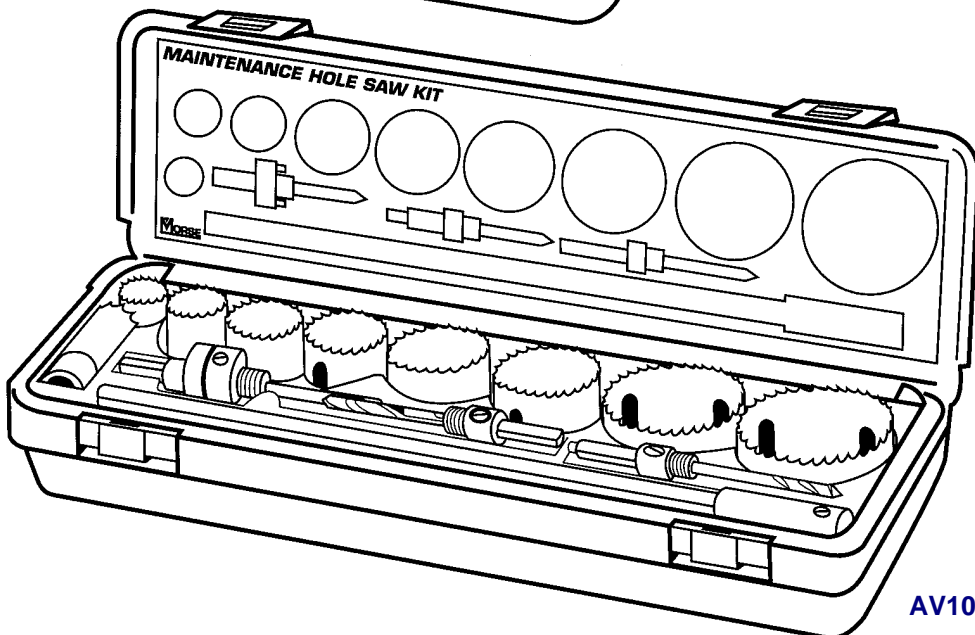

Hole Saws

Hole Saws Arbors & accessories

Variable Pitch Bi-Metal AV Hole Saw Kits

\$135.12 PER KIT

AV04P Plumbers Kit

Designed for plumbers, this kit contains pipe tap sizes for pipe through 2". Contains (1 each): 3/4", 7/8", 1 1/8", 1 1/2", 1 3/4", 2 1/4". Kit also includes 1 each: M44 and M45P arbors.

AV04P

\$71.96 PER KIT

AV05M Mechanics Kit

This kit offers the 5 most popular hole saw sizes. Applications in construction, industry, and automotive. Contains (1 each): 7/8", 1", 1 1/8", 1 1/4", 1 1/2". Kit also includes 1 M34 arbor.

AV05M

\$190.84 PER KIT

AV100 Maintenance Kit

Designed for plumbers, electricians, industrial and general purpose maintenance, this kit contains 9 plumbing and electrical sizes for pipe and conduit through 2". Contains (1 each): 3/4", 7/8", 1 1/8", 1 3/8", 1 1/2", 1 3/4", 2", 2 1/4", 2 1/2". Kit also includes 1 each: M24K, M44, M45P arbors and 12" extension.