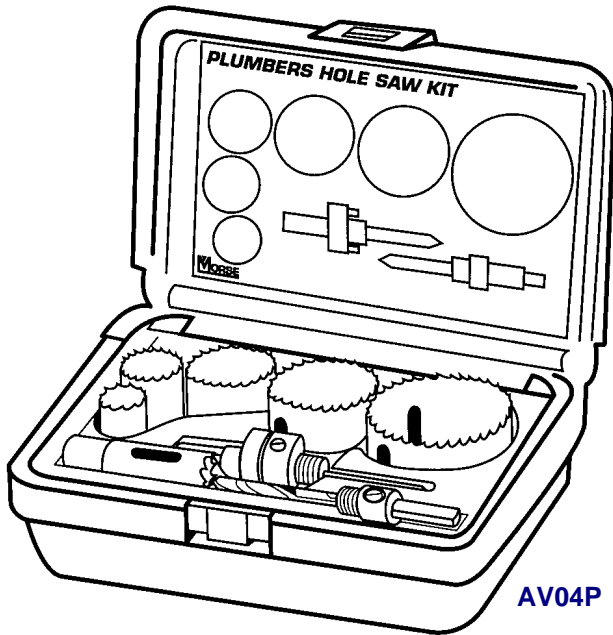

Hole Saws

Hole Saws Arbors & accessories

Variable Pitch Bi-Metal AV Hole Saw Kits

\$135.12 PER KIT

AV04P Plumbers Kit

Designed for plumbers, this kit contains pipe tap sizes for pipe through 2". Contains (1 each): 3/4", 7/8", 1 1/8", 1 1/2", 1 3/4", 2 1/4". Kit also includes 1 each: M44 and M45P arbors.

AV04P

\$71.96 PER KIT

AV05M Mechanics Kit

This kit offers the 5 most popular hole saw sizes. Applications in construction, industry, and automotive. Contains (1 each): 7/8", 1", 1 1/8", 1 1/4", 1 1/2". Kit also includes 1 M34 arbor.

AV05M

\$190.84 PER KIT

AV100 Maintenance Kit

Designed for plumbers, electricians, industrial and general purpose maintenance, this kit contains 9 plumbing and electrical sizes for pipe and conduit through 2". Contains (1 each): 3/4", 7/8", 1 1/8", 1 3/8", 1 1/2", 1 3/4", 2", 2 1/4", 2 1/2". Kit also includes 1 each: M24K, M44, M45P arbors and 12" extension.