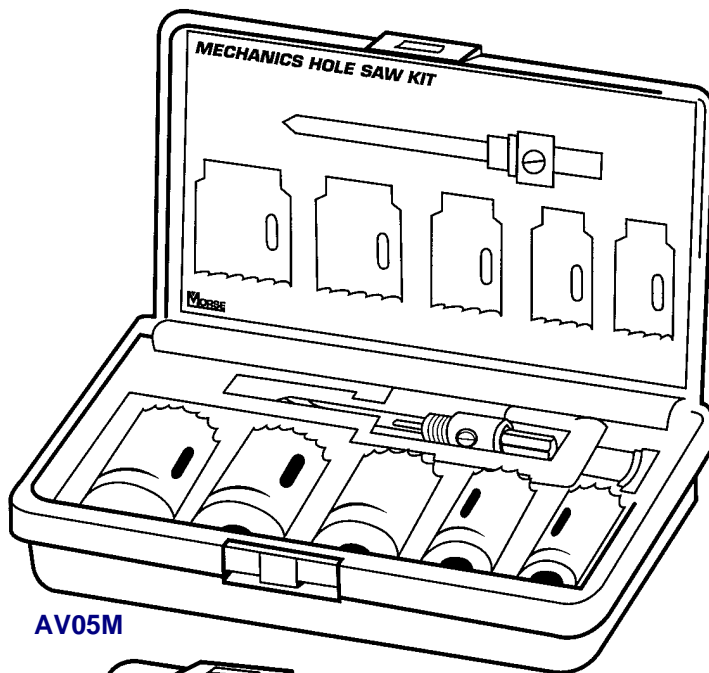

Hole Saws

Hole Saws Arbors & accessories

Variable Pitch Bi-Metal AV Hole Saw Kits

\$135.12 PER KIT

AV04P Plumbers Kit

Designed for plumbers, this kit contains pipe tap sizes for pipe through 2". Contains (1 each): 3/4", 7/8", 1 1/8", 1 1/2", 1 3/4", 2 1/4". Kit also includes 1 each: M44 and M45P arbors.

\$71.96 PER KIT

AV05M Mechanics Kit

This kit offers the 5 most popular hole saw sizes. Applications in construction, industry, and automotive. Contains (1 each): 7/8", 1", 1 1/8", 1 1/4", 1 1/2". Kit also includes 1 M34 arbor.

\$190.84 PER KIT

AV100 Maintenance Kit

Designed for plumbers, electricians, industrial and general purpose maintenance, this kit contains 9 plumbing and electrical sizes for pipe and conduit through 2". Contains (1 each): 3/4", 7/8", 1 1/8", 1 3/8", 1 1/2", 1 3/4", 2", 2 1/4", 2 1/2". Kit also includes 1 each: M24K, M44, M45P arbors and 12" extension.