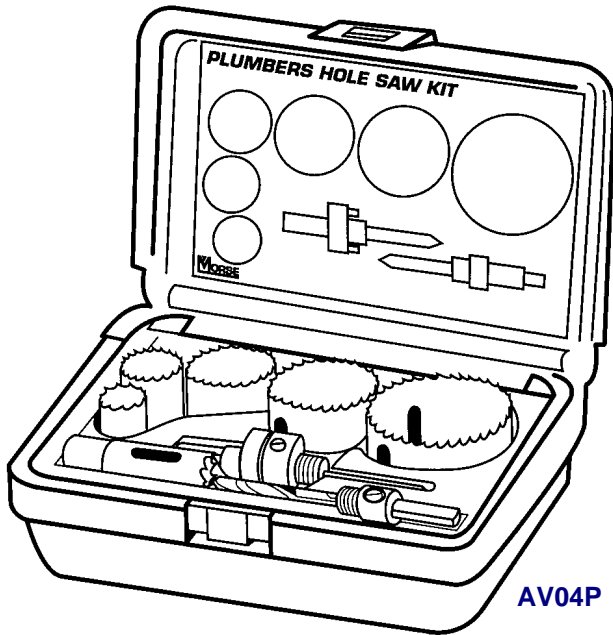

Hole Saws

Hole Saws Arbors & accessories

Variable Pitch Bi-Metal AV Hole Saw Kits

\$135.12 PER KIT

AV04P Plumbers Kit

Designed for plumbers, this kit contains pipe tap sizes for pipe through 2". Contains (1 each): 3/4", 7/8", 1 1/8", 1 1/2", 1 3/4", 2 1/4". Kit also includes 1 each: M44 and M45P arbors.

\$71.96 PER KIT

AV05M Mechanics Kit

This kit offers the 5 most popular hole saw sizes. Applications in construction, industry, and automotive. Contains (1 each): 7/8", 1", 1 1/8", 1 1/4", 1 1/2". Kit also includes 1 M34 arbor.

\$190.84 PER KIT

AV100 Maintenance Kit

Designed for plumbers, electricians, industrial and general purpose maintenance, this kit contains 9 plumbing and electrical sizes for pipe and conduit through 2". Contains (1 each): 3/4", 7/8", 1 1/8", 1 3/8", 1 1/2", 1 3/4", 2", 2 1/4", 2 1/2". Kit also includes 1 each: M24K, M44, M45P arbors and 12" extension.